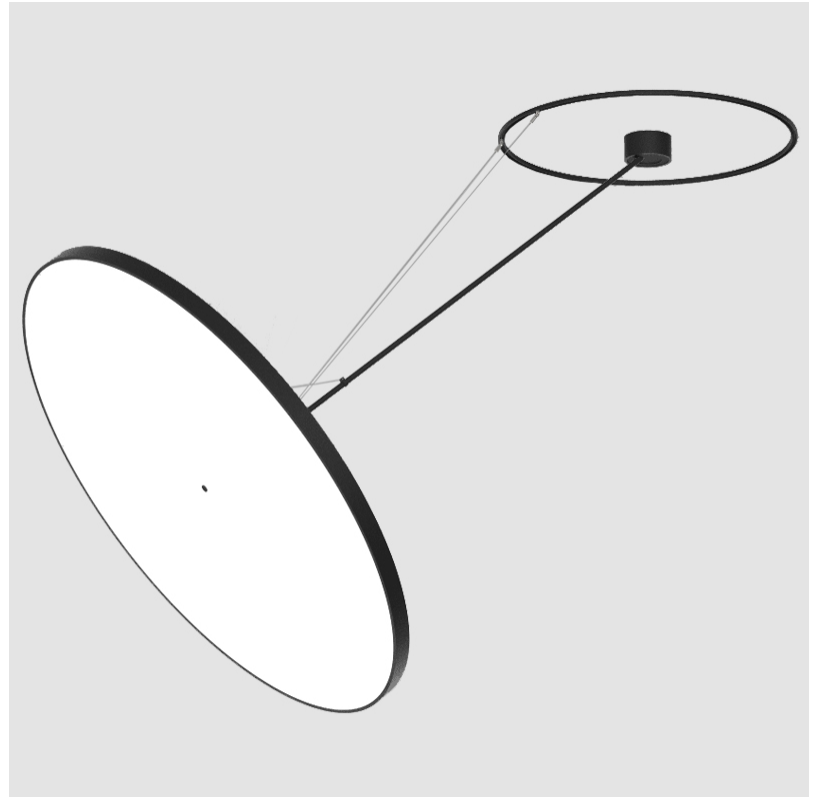

GENERAL

Series: Sign Diva Dancer
Subseries: Sign Diva Dancer
Partner: Prolicht
Division: Architectural
Installation: Suspension
Product Type: Pendant
Mounting Location: Ceiling
Light Distribution: Adjustable

PHYSICAL

Shape: Round
Diameter (mm): 1100
Diameter (in): 43 ⁵/₁₆"
Height (mm): 1620
Height (in): 63 ³/₄"
Weight (kg): 16
Weight (lbs): 35.2
Diffuser: PMMA - Opal / Micro-Prism / Sparkling Secret / Vintage Industrial
Fixture Finish: SSR / BKV / CWI / CRY / HAB / UFT / ITA / RUA / FTG / MYG / LOD / PUS / FRO / FUP / KIA / POP / BLS / SPG / MEY / GOH / CHC / COM / ABZ / JAG / OBR / MOS / ROR
Fixture Material: PMMA / Extruded Aluminum / Steel

ELECTRICAL

Lamp Type: LED (Zhaga Standard)
Input Wattage (W): 169.4
Total Output Wattage (W): 135
Dimming: Tri-Mode (Non-Dimming and Phase Dimming (120Vac only) and 0-10V Dimming)
Driver Included: Yes
Driver Location: Integrated
Driver Type: Constant Current - Universal
Driver Class: Class 2
Input Voltage (V): 120 - 277
Constant Current (MA): 600

LED

Color Temperature (°K): 3000 / 3500 / 4000
Max. Delivered Lumen (lm): 19520 / 19933 / 20340
CRI: >90 CRI
Lamp Life (hrs): 50000

OPTICAL

Adjustability: Rotational Canopy 170°; Tilting Canopy ±50°; Tilting Head ±90°

RATINGS AND CERTIFICATIONS

Certified By: Certified for North American Standards
IP rating: IP20