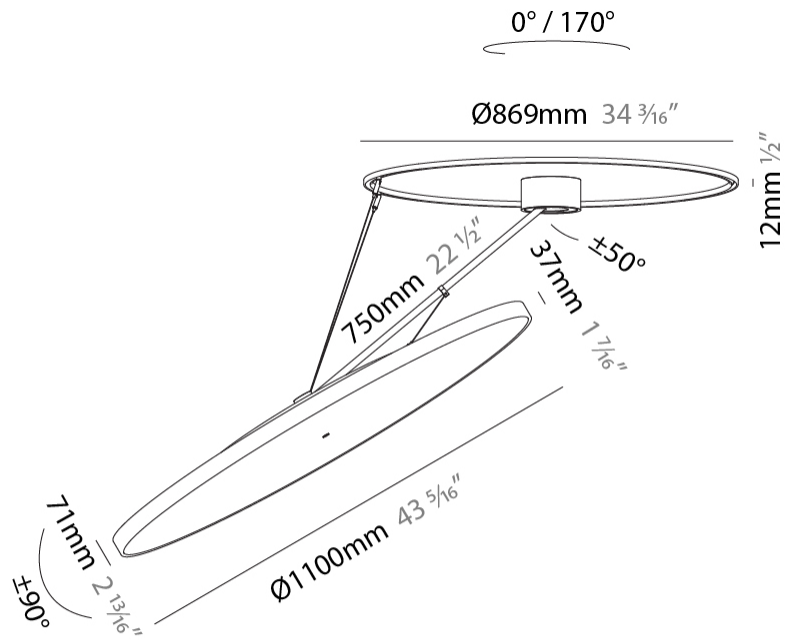

GENERAL

Series: Sign Diva Dancer
Subseries: Sign Diva Dancer
Partner: Prolicht
Division: Architectural
Installation: Suspension
Product Type: Pendant
Mounting Location: Ceiling
Light Distribution: Adjustable

PHYSICAL

Shape: Round
Diameter (mm): 1100
Diameter (in): 43 ³/₁₆"
Height (mm): 870
Height (in): 34 ¹/₄"
Weight (kg): 15.8
Weight (lbs): 34.76
Diffuser: PMMA - Opal / Micro-Prism / Sparkling Secret / Vintage Industrial
Fixture Finish: SSR / BKV / CWI / CRY / HAB / UFT / ITA / RUA / FTG / MYG / LOD / PUS / FRO / FUP / KIA / POP / BLS / SPG / MEY / GOH / CHC / COM / ABZ / JAG / OBR / MOS / ROR
Fixture Material: PMMA / Extruded Aluminum / Steel

ELECTRICAL

Lamp Type: LED (Zhaga Standard)
Input Wattage (W): 169.4
Total Output Wattage (W): 135
Dimming: Tri-Mode (Non-Dimming and Phase Dimming (120Vac only) and 0-10V Dimming)
Driver Included: Yes
Driver Location: Integrated
Driver Type: Constant Current - Universal
Driver Class: Class 2
Input Voltage (V): 120 - 277
Constant Current (MA): 600

LED

Color Temperature (°K): 3000 / 3500 / 4000
Max. Delivered Lumen (lm): 19520 / 19933 / 20340
CRI: >90 CRI
Lamp Life (hrs): 50000

OPTICAL

Adjustability: Rotational Canopy 170°; Tilting Canopy ±50°; Tilting Head ±90°

RATINGS AND CERTIFICATIONS

Certified By: Certified for North American Standards
IP rating: IP20