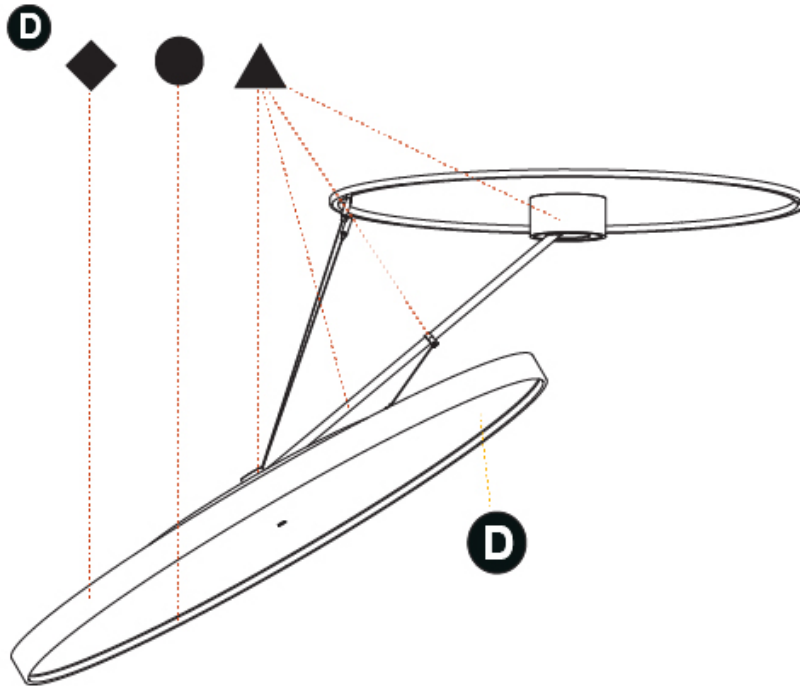

SIGN DIVA DANCER SUSPENSION

A30876-

PROJECT

TYPE

SPECIFIER

QUANTITY

DATE

A