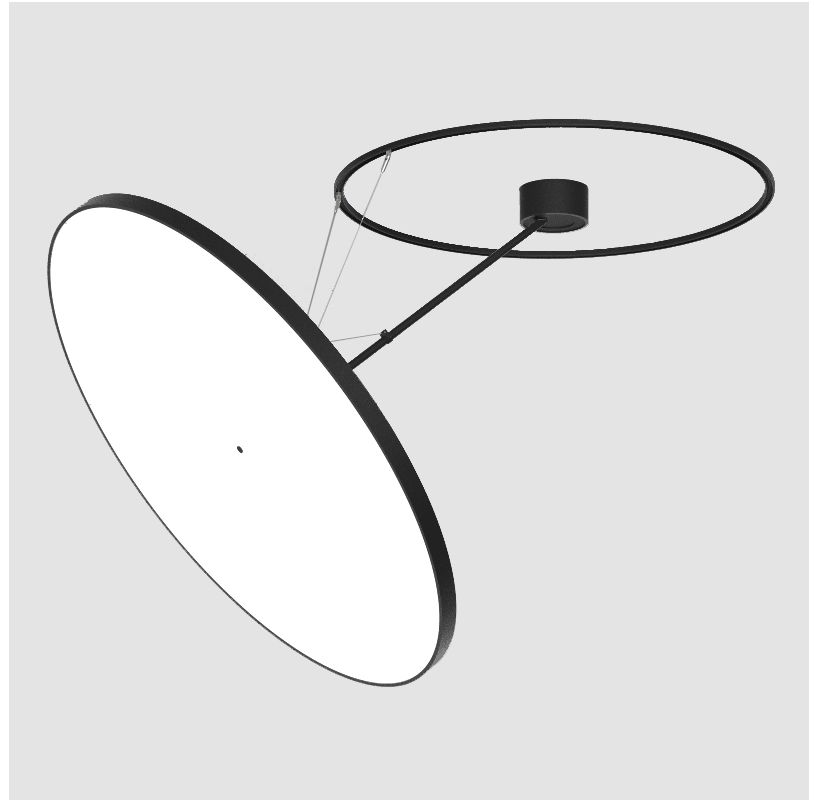

GENERAL

Series: Sign Diva Dancer
Subseries: Sign Diva Dancer
Partner: Prolicht
Division: Architectural
Installation: Suspension
Product Type: Pendant
Mounting Location: Ceiling
Light Distribution: Adjustable

PHYSICAL

Shape: Round
Diameter (mm): 1100
Diameter (in): 43 ³/₁₆"
Height (mm): 870
Height (in): 34 ¹/₄"
Weight (kg): 15.8
Weight (lbs): 34.76
Diffuser: PMMA - Opal / Micro-Prism / Sparkling Secret / Vintage Industrial
Fixture Finish: SSR / BKV / CWI / CRY / HAB / UFT / ITA / RUA / FTG / MYG / LOD / PUS / FRO / FUP / KIA / POP / BLS / SPG / MEY / GOH / CHC / COM / ABZ / JAG / OBR / MOS / ROR
Fixture Material: PMMA / Extruded Aluminum / Steel

ELECTRICAL

Lamp Type: LED (Zhaga Standard)
Input Wattage (W): 169.4
Total Output Wattage (W): 135
Dimming: Tri-Mode (Non-Dimming and Phase Dimming (120Vac only) and 0-10V Dimming)
Driver Included: Yes
Driver Location: Integrated
Driver Type: Constant Current - Universal
Driver Class: Class 2
Input Voltage (V): 120 - 277
Constant Current (MA): 600

LED

Color Temperature (°K): 3000 / 3500 / 4000
Max. Delivered Lumen (lm): 19520 / 19933 / 20340
CRI: >90 CRI
Lamp Life (hrs): 50000

OPTICAL

Adjustability: Rotational Canopy 170°; Tilting Canopy ±50°; Tilting Head ±90°

RATINGS AND CERTIFICATIONS

Certified By: Certified for North American Standards
IP rating: IP20